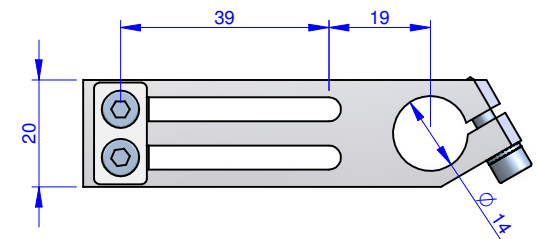

THE PROPERTY OF THIS DRAWING IS ESTABLISHED BY LAW  
IT IS FORBIDDEN TO REPRODUCE IT OR SHOW IT TO THIRD PARTY  
WITHOUT A WRITTEN AGREEMENT.

MODIFICATIONS:

7	10
8	11
9	12

VARIED DIMENSIONS AS OF DATE:

MODIFICATIONS:

1	4
2	5
3	6

VARIED DIMENSIONS AS OF DATE:

Format **A3**  
UNI 936-76

Object Number	Name	QTY
1*	CA.WSL.1440.U	1
2*	R.04.09	1
3	R.4.SCH	2
4	CA.GWP.4.9	1
5	V.TCE4X14	2

<b>FP Services</b> <small>GENERAL TOLERANCE: UNI - ISO 2768 CLASSE f</small>	<small>DESCRIPTION</small>	<small>DESIGNED FROM</small> <b>FPSERVICES</b>
		<small>DATE</small> <b>05/2015</b>
<small>CODE</small> <b>CA.WSL.1440.U.L</b>		