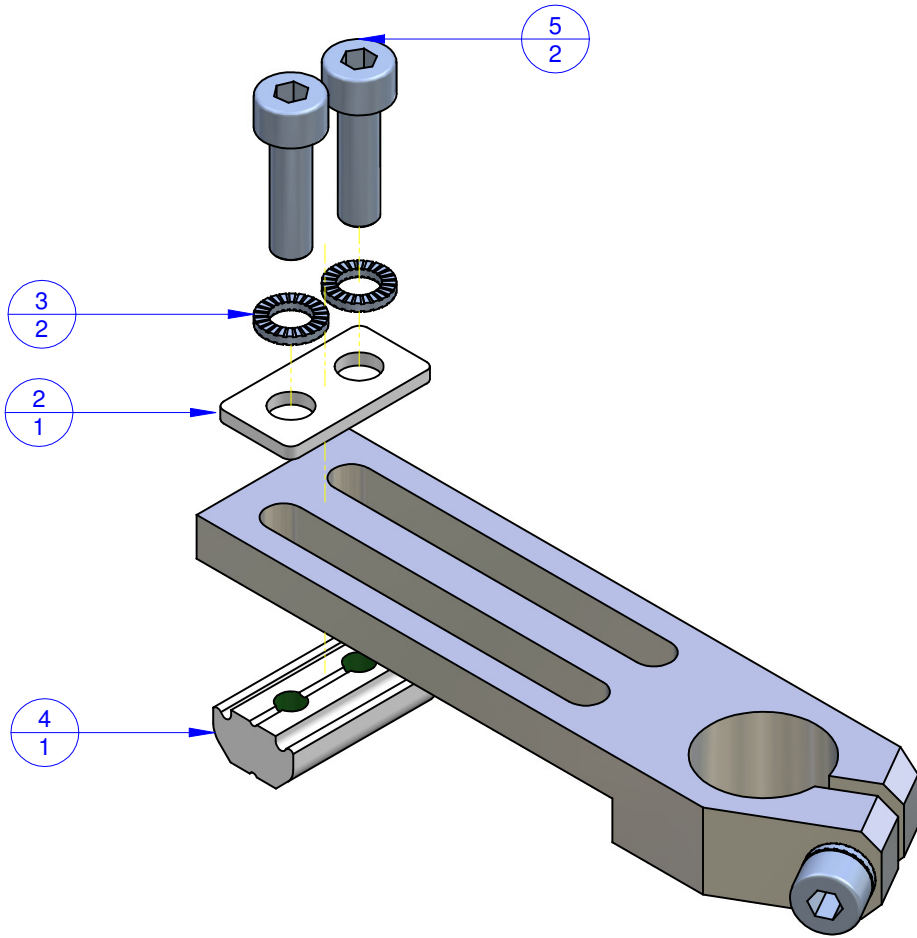

THE PROPERTY OF THIS DRAWING IS ESTABLISHED BY LAW  
IT IS FORBIDDEN TO REPRODUCE IT OR SHOW IT TO THIRD PARTY  
WITHOUT A WRITTEN AGREEMENT.

MODIFICATIONS:

7	10
8	11
9	12

VARIED DIMENSIONS AS OF DATE:

MODIFICATIONS:

1	4
2	5
3	6

VARIED DIMENSIONS AS OF DATE:

Format **A3**  
UNI 936-76

Object Number	Name	QTY
1*	CA.WSL.1440.U	1
2*	R.04.09	1
3	R.4.SCH	2
4	CA.GWP.4.9	1
5	V.TCE4X14	2

<b>FP Services</b> <small>GENERAL TOLERANCE: UNI - ISO 2768 CLASSE f</small>	<small>DESCRIPTION</small>	<small>DESIGNED FROM</small> <b>FPSERVICES</b>
		<small>DATE</small> <b>05/2015</b>
<small>CODE</small> <b>CA.WSL.1440.U.L</b>		